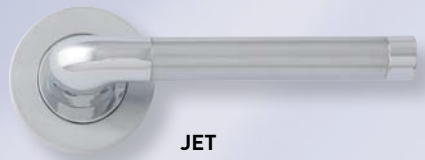

PCP SCP

JET
Lever on Round Rose