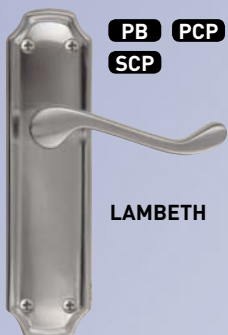

ECLIPSE
Lever on Round Rose

PB **PCP**
SCP

PB Polished Brass
PCP Polished Chrome Plated
SCP Satin Chrome Plated

> Traditional Furniture

In a choice of finishes

- PB** Polished Brass
- PCP** Polished Chrome Plated
- SCP** Satin Chrome Plated
- ES** Evershine - Guaranteed not to discolour for 10 years

➤ Designer Levers on Backplates

MAJESTIC
Lever on Backplate

PCP SCP

EMPRESS
Lever on Backplate

PCP SCP

ELEGANCE
Lever on Backplate

PCP SCP

VICTORIAN CONTEMPORARY