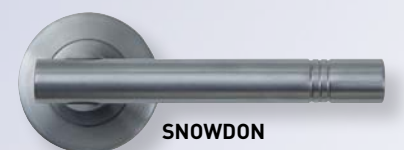

SNOWDON
Lever on Round Rose

PSS SSS