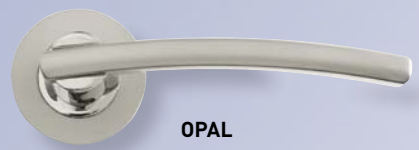

Traditional and designer lever furniture

Intelligent by design

> Designer Levers on Round Rose

Dual Finish - Polished and Satin Chrome

PCP SCP

LASER
Lever on Round Rose

PCP SCP

TURQUOISE
Lever on Round Rose

PCP SCP

ULTRA
Lever on Round Rose

PCP SCP

QUARTZ
Lever on Round Rose

PCP SCP

JET
Lever on Round Rose

PCP SCP

JADE
Lever on Round Rose

PCP SCP

RUBY
Lever on Round Rose

Dual Finish - Polished Chrome and Matt Nickel

PCP MNP

OPAL
Lever on Round Rose

PCP MNP

AMETHYST
Lever on Round Rose

PCP MNP