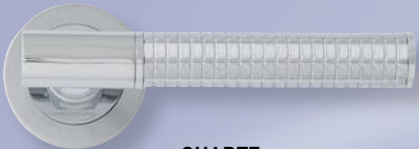

Traditional and designer lever furniture

Intelligent by design

> Designer Levers on Round Rose

Dual Finish - Polished and Satin Chrome

PCP SCP

LASER
Lever on Round Rose

PCP SCP

TURQUOISE
Lever on Round Rose

PCP SCP

ULTRA
Lever on Round Rose

PCP SCP

QUARTZ
Lever on Round Rose

PCP SCP

JET
Lever on Round Rose

PCP SCP

JADE
Lever on Round Rose

PCP SCP

RUBY
Lever on Round Rose

Dual Finish - Polished Chrome and Matt Nickel

PCP MNP

OPAL
Lever on Round Rose

PCP MNP

AMETHYST
Lever on Round Rose

PCP MNP