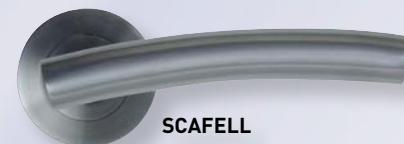

SCAFELL
Lever on Round Rose

PSS SSS