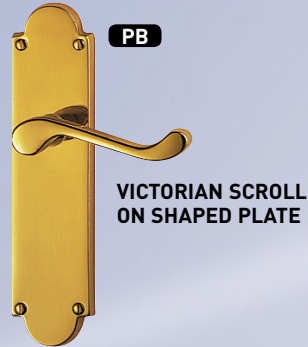

ECLIPSE
Lever on Round Rose

PB **PCP**
SCP

PB Polished Brass
PCP Polished Chrome Plated
SCP Satin Chrome Plated

> Traditional Furniture

In a choice of finishes

- PB** Polished Brass
- PCP** Polished Chrome Plated
- SCP** Satin Chrome Plated
- ES** Evershine - Guaranteed not to discolour for 10 years

➤ Designer Levers on Backplates

MAJESTIC
Lever on Backplate

PCP SCP

EMPRESS
Lever on Backplate

PCP SCP

ELEGANCE
Lever on Backplate

PCP SCP

VICTORIAN CONTEMPORARY