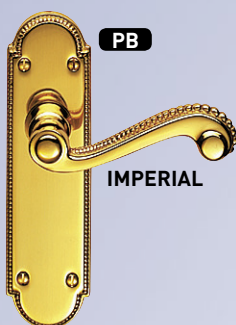

ECLIPSE
Lever on Round Rose

PB **PCP**
SCP

PB Polished Brass
PCP Polished Chrome Plated
SCP Satin Chrome Plated

> Traditional Furniture

In a choice of finishes

- PB** Polished Brass
- PCP** Polished Chrome Plated
- SCP** Satin Chrome Plated
- ES** Evershine - Guaranteed not to discolour for 10 years

➤ Designer Levers on Backplates

MAJESTIC
Lever on Backplate

PCP SCP

EMPRESS
Lever on Backplate

PCP SCP

ELEGANCE
Lever on Backplate

PCP SCP

VICTORIAN CONTEMPORARY