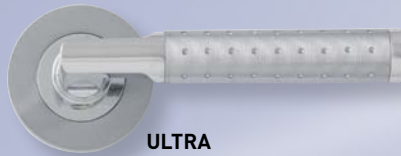

Traditional and designer lever furniture

Intelligent by design

> Designer Levers on Round Rose

Dual Finish - Polished and Satin Chrome

PCP SCP

LASER
Lever on Round Rose

PCP SCP

TURQUOISE
Lever on Round Rose

PCP SCP

RUBY
Lever on Round Rose

Dual Finish - Polished Chrome and Matt Nickel

PCP MNP

OPAL
Lever on Round Rose

PCP MNP

AMETHYST
Lever on Round Rose

PCP MNP